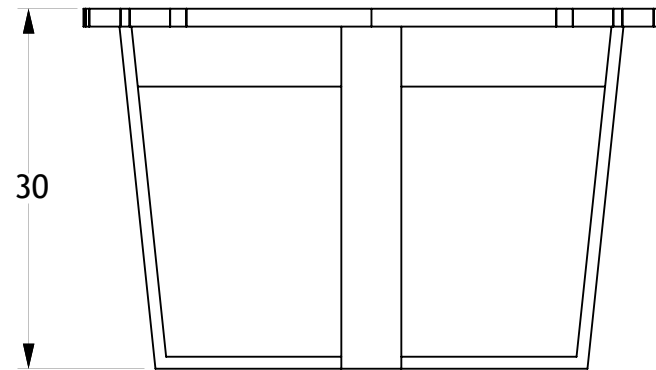

“Drop” top
 consisting of:
 -mahogany
 -river recovery cypress
 -bamboo

48" dia

Mahogany
 legs

30