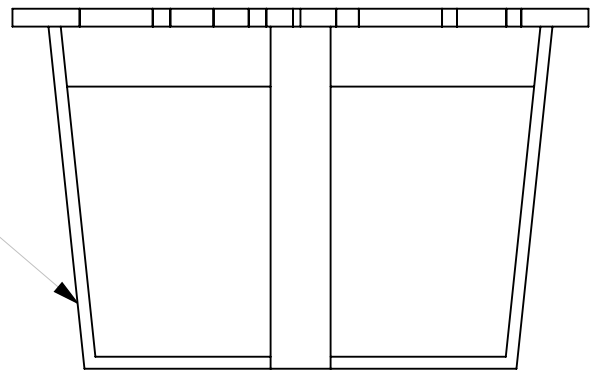

“Drop” top
 consisting of:
 -mahogany
 -river recovery cypress
 -bamboo

48" dia

Mahogany
 legs

30