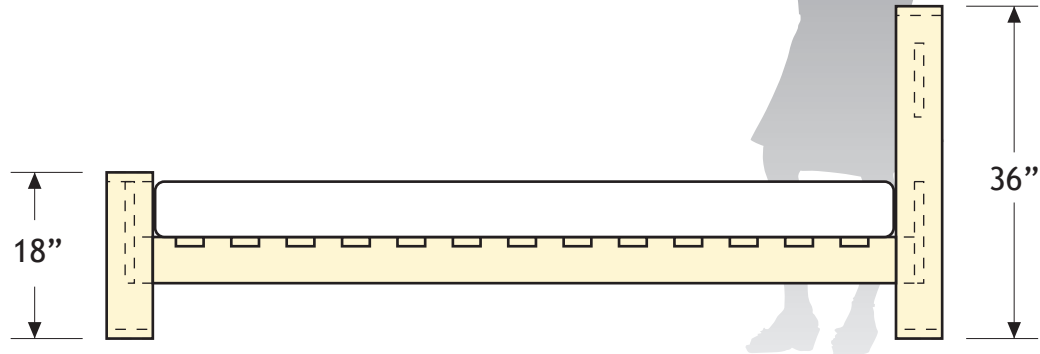

75" (full)
80" (queen)
80" (king)

54" (full)
60" (queen)
76" (king)

StructuredGreen
DESIGN . BUILD . LIVE .

620 E 35th St.
Savannah, GA 31401
1-877-593-8064

Date: 09/11/09
Scale: fit to page
Drawn by: Ben

HIGH TRUSS BED