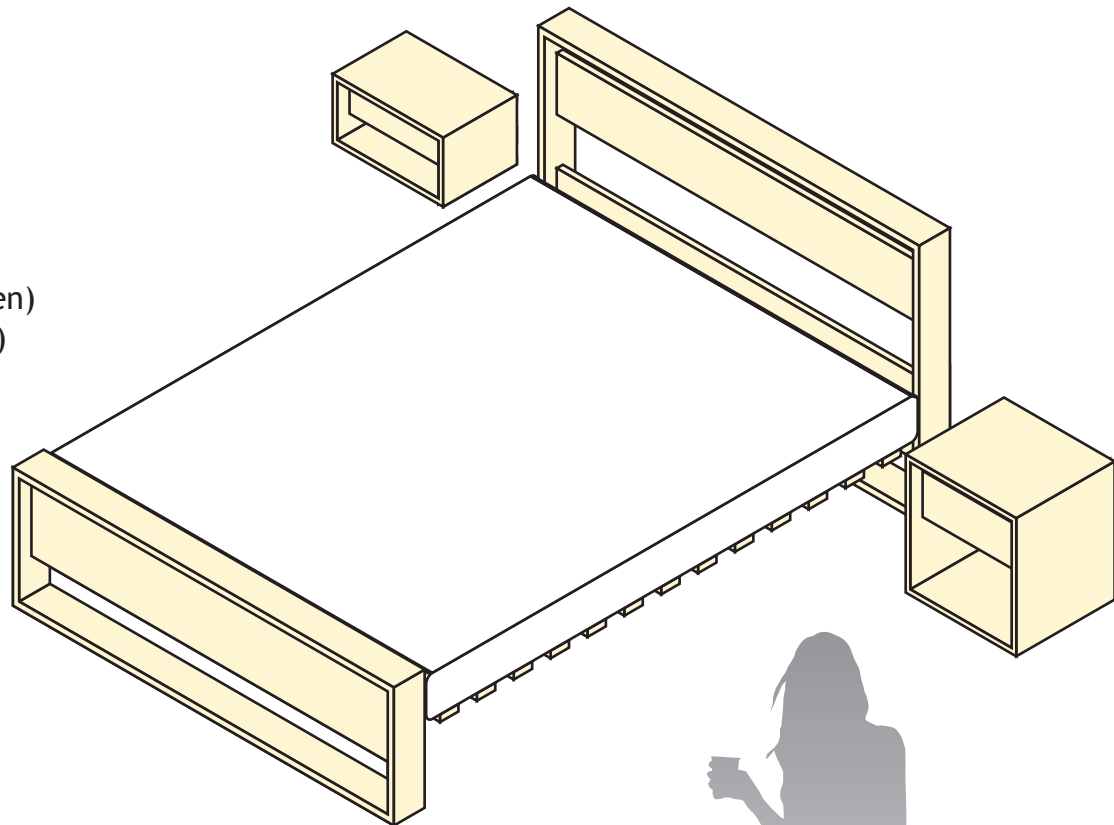

75" (full)
80" (queen)
80" (king)

54" (full)
60" (queen)
76" (king)

StructuredGreen
DESIGN . BUILD . LIVE .

620 E 35th St.
Savannah, GA 31401
1-877-593-8064

Date: 09/11/09
Scale: fit to page
Drawn by: Ben

HIGH TRUSS BED